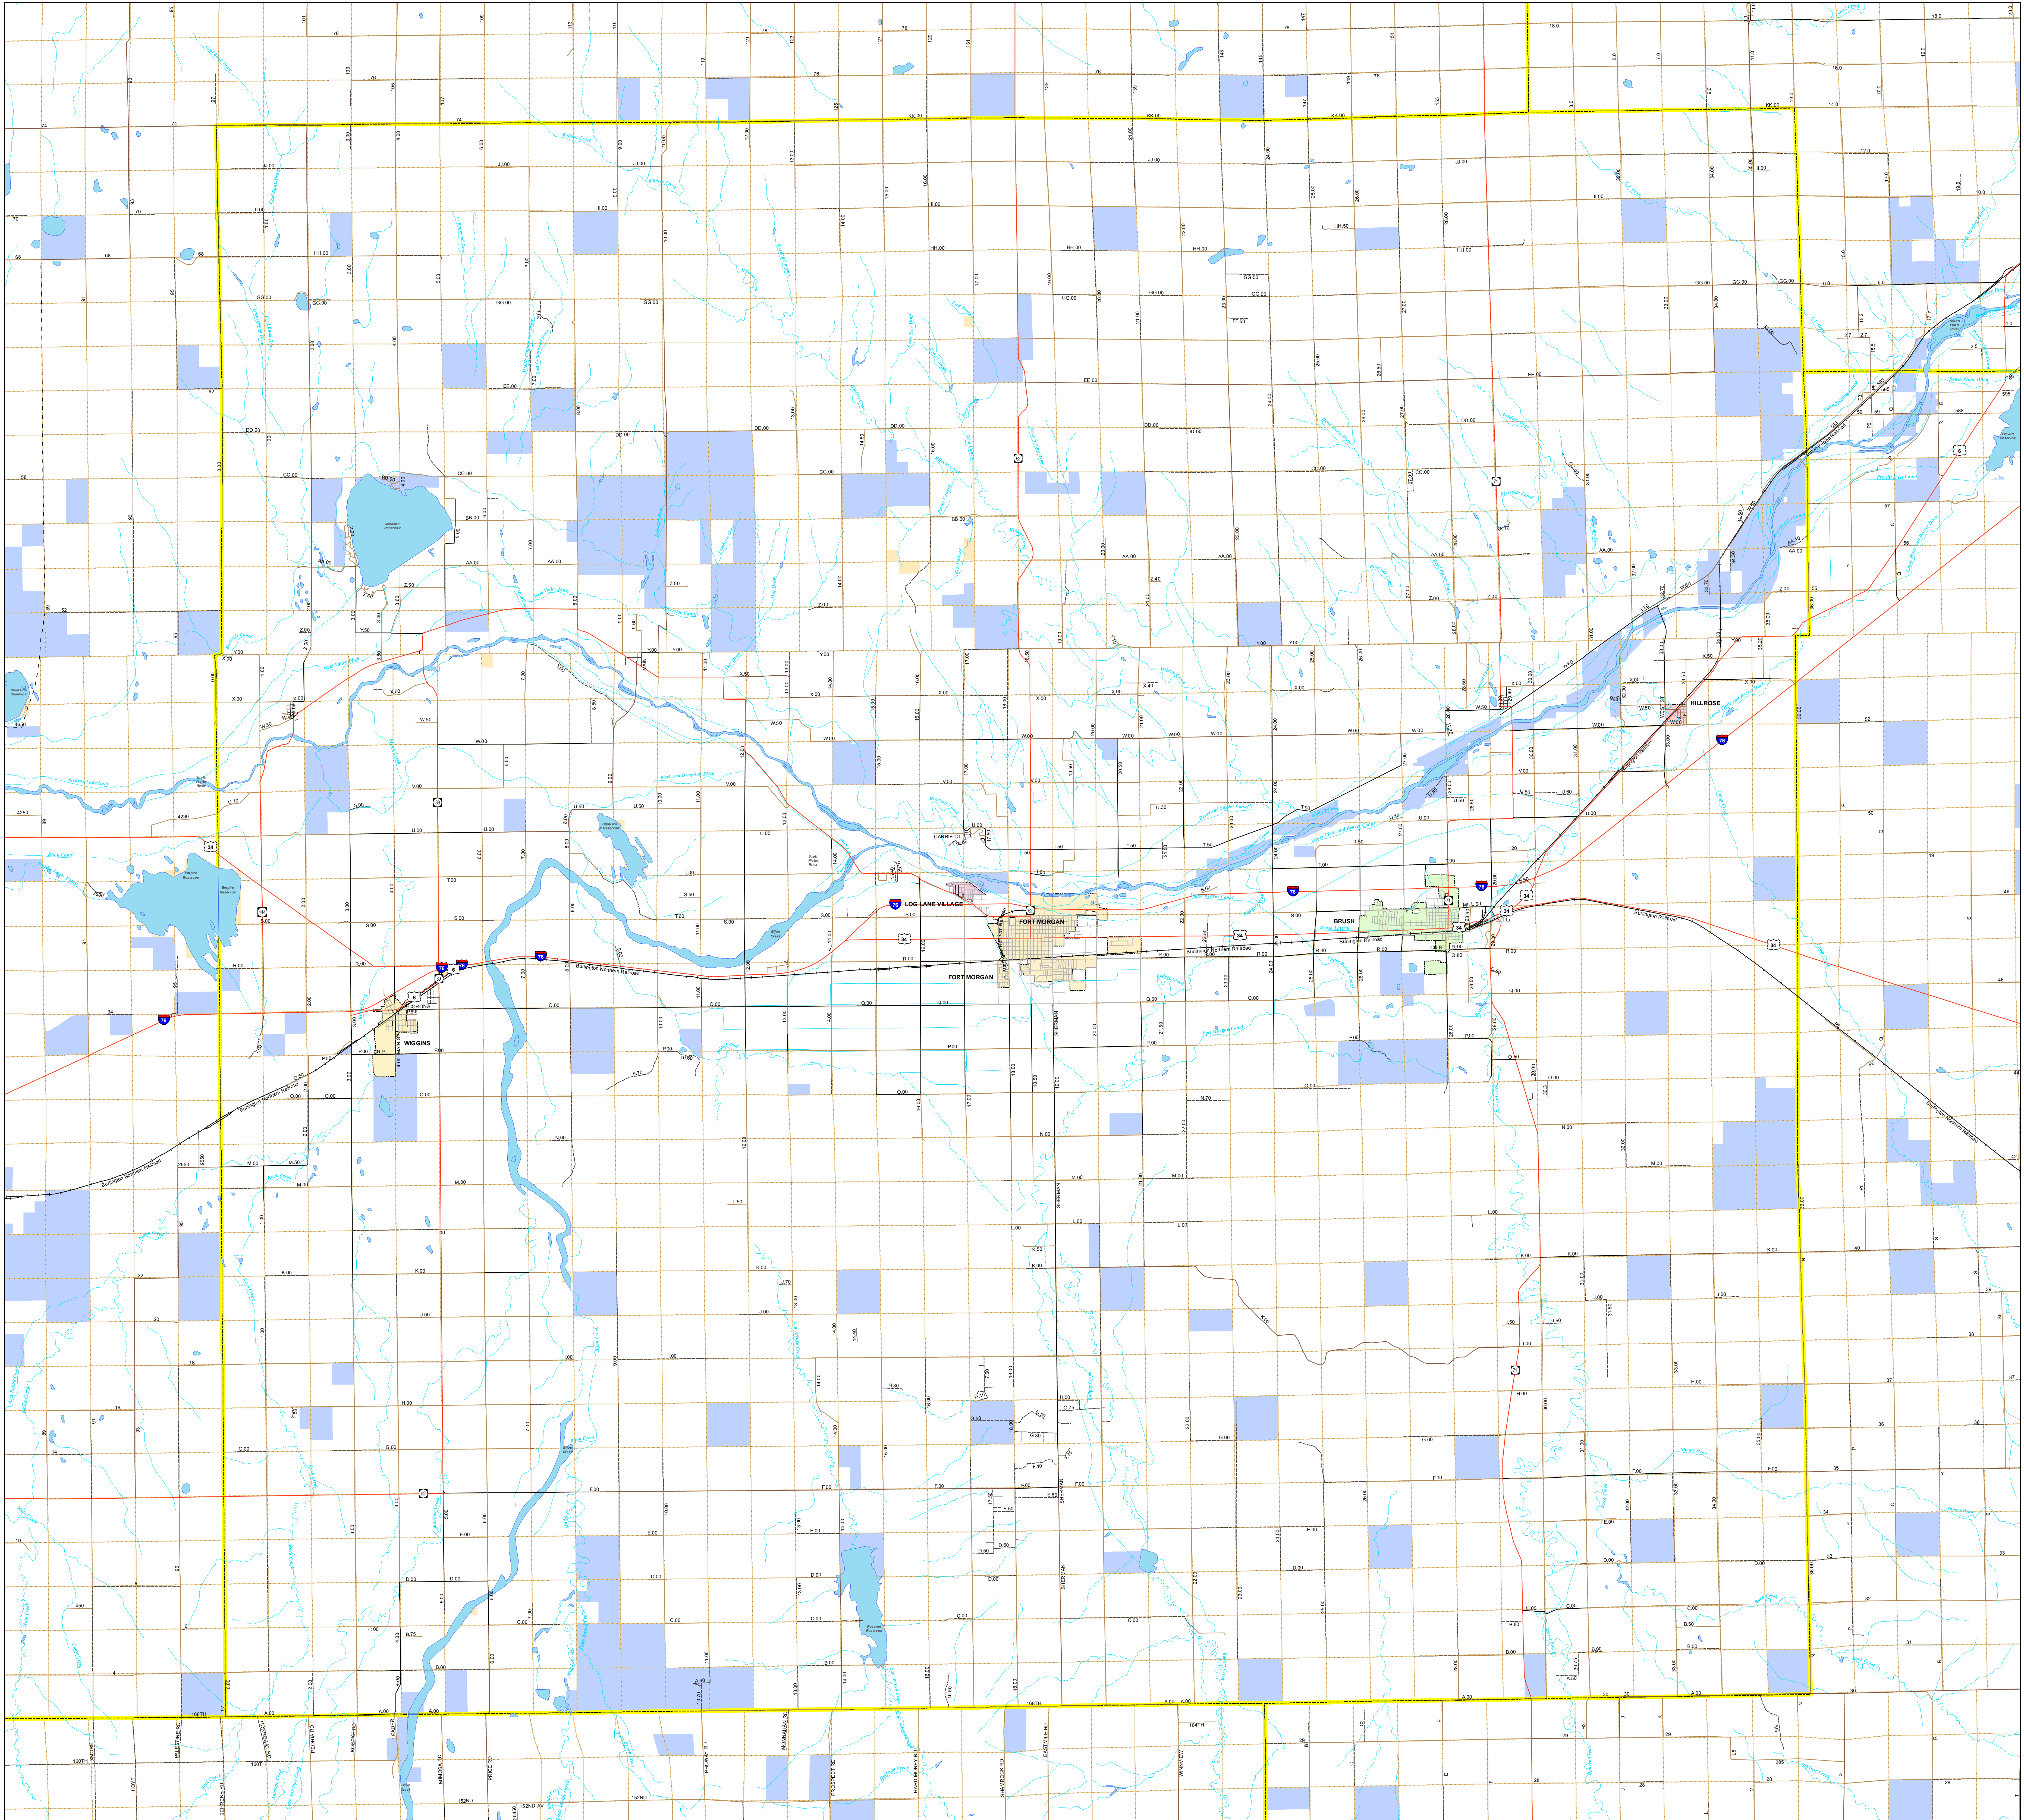

Morgan County

Legend		
Highways	Railroads	Lakes
Paved	Rivers/Streams	Public Lands - Bureau of Land Management
Bladed	City Limits (various colors)	State Lands
Gravel	County Lines	Forests and Parks
Congested	Township Lines (PLSS)	Wilderness Area/Wildlife Area
		National Parks
		Indian Reservations
		Military Bases

The information contained in this map is based on the most currently available data and has been checked for accuracy. CDOT does not guarantee the accuracy of any information presented, is not liable in any respect for any errors, or omissions and is not responsible for determining "fitness for use". Source of landowner data is COMaP v7. This map does not imply permission of public access.